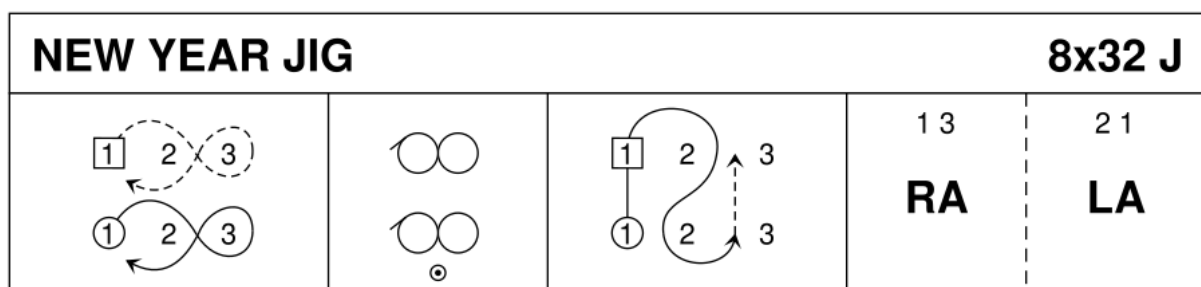

General class 14 Sept 2023 Lucy Clark

NEW YEAR JIG J32 · 3/4L

Maureen Robson: RSCDS LI 8 · Crib: MiniCrib

- 1-8** 1s dance Fig 8 on own sides (pass 2s RSh to start). 1L ends facing out
- 9-16** Reels of 3 on sides (1s+2s pass RSh to start). 1L end facing out
- 17-24** 1L followed by 1M dances behind 2L, up between 2s, behind 2M, across set to 2nd place own side (2s step up 23-24)
- 25-32** 1s+3s dance RH across. 2s+1s dance LH across. 1L finishes facing out, ready to start again

Maureen Robson, 1995, RSCDS Book 51

3C/4C longwise set.

LIGHT ON THE WATER S32 · 3/4L

Susie Langdon Kass: Let's All Dance · Crib: MiniCrib

- 1-8** 1s cast down behind own sides & back to places
- 9-16** 1s dance reels of 3 on sides (in & down to start)
- 17-24** 1s lead down for 2 bars, set, lead up & cast to 2nd place
- 25-32** 2s+1s+3s Adv+Ret 1 step, dance DoSiDo round partner & turn 2H