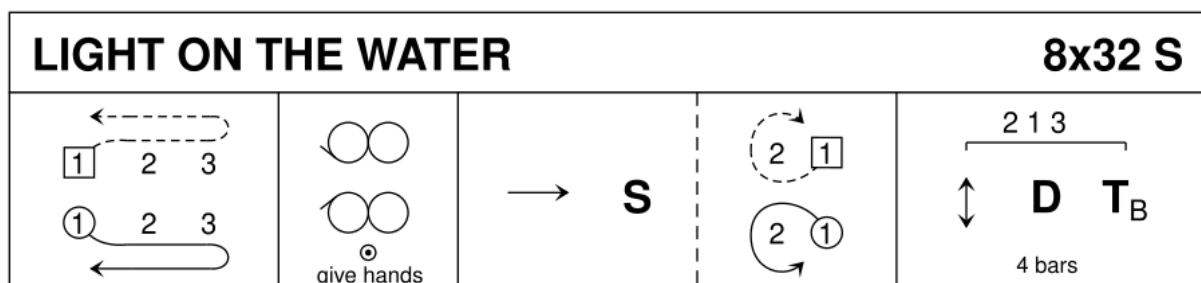

General class 14 Sept 2023 Lucy Clark

NEW YEAR JIG J32 · 3/4L

Maureen Robson: RSCDS LI 8 · Crib: MiniCrib

- 1-8** 1s dance Fig 8 on own sides (pass 2s RSh to start). 1L ends facing out
- 9-16** Reels of 3 on sides (1s+2s pass RSh to start). 1L end facing out
- 17-24** 1L followed by 1M dances behind 2L, up between 2s, behind 2M, across set to 2nd place own side (2s step up 23-24)
- 25-32** 1s+3s dance RH across. 2s+1s dance LH across. 1L finishes facing out, ready to start again

Maureen Robson, 1995, RSCDS Book 51

3C/4C longwise set.

LIGHT ON THE WATER S32 · 3/4L

Susie Langdon Kass: Let's All Dance · Crib: MiniCrib

- 1-8** 1s cast down behind own sides & back to places
- 9-16** 1s dance reels of 3 on sides (in & down to start)
- 17-24** 1s lead down for 2 bars, set, lead up & cast to 2nd place
- 25-32** 2s+1s+3s Adv+Ret 1 step, dance DoSiDo round partner & turn 2H