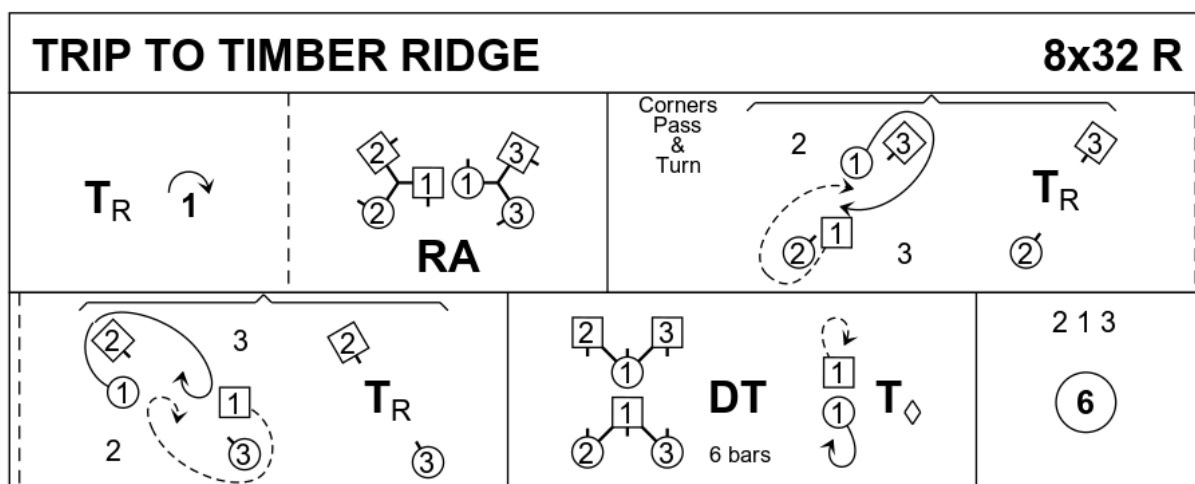

## 2 TRIP TO TIMBER RIDGE R32 · 3/4L

Linda Henderson: RSCDS LII 12 · Crib: MiniCribs

- 1-8** 1s turn RH, cast (2s step up) then 1L+2s & 1M+3s dance RH across. 1s end facing 1st corners
- 9-16** 1s dance Corner Pass+Turn with 1st corners, pass RSh & repeat with 2nd corners. 1s pull back RSh to end BtoB in centre facing opp sides
- 17-24** 2s+1s+3s dance Double Triangles. Bars 23-24 1s petronella turn to 2nd place own sides
- 25-32** 2s+1s+3s circle 6H round and back

Linda Henderson, 2010, RSCDS Book 52.12

3C/4C longwise set.