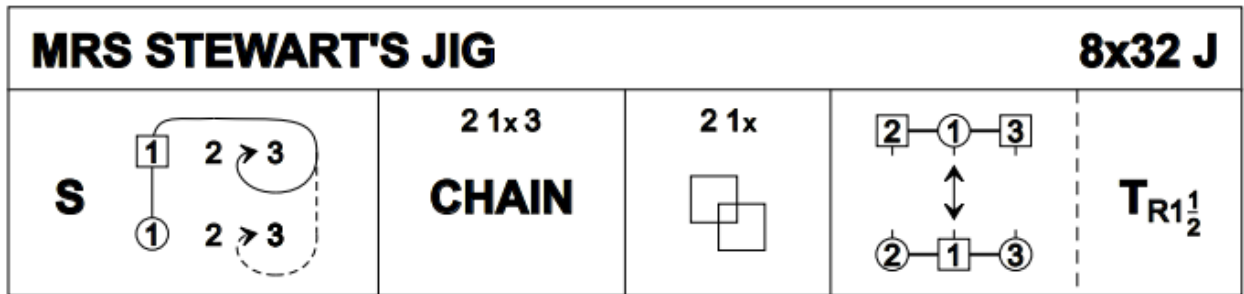

Iona 09 February 2023 Lucy Clark

MRS STEWART'S JIG J32 · 3/4L
Frans Ligtmans: RSCDS XXXV 1 · Crib: MiniCrib

- 1-8 1s set, 1L followed by partner casts 2 places, 1L crosses (below 3s) & casts up on Men's side to 2nd place facing down **while** 1M dances round 3L & up the middle to 2nd place Ladies' side facing down
- 9-16 2s+1s+3s dance Grand Chain, end with 2M & 1M facing out
- 17-24 2s+1s dance Ladies' Chain
- 25-32 2s+1s+3s Adv+Ret; 1s turn 1.1/2 RH to own sides. 213