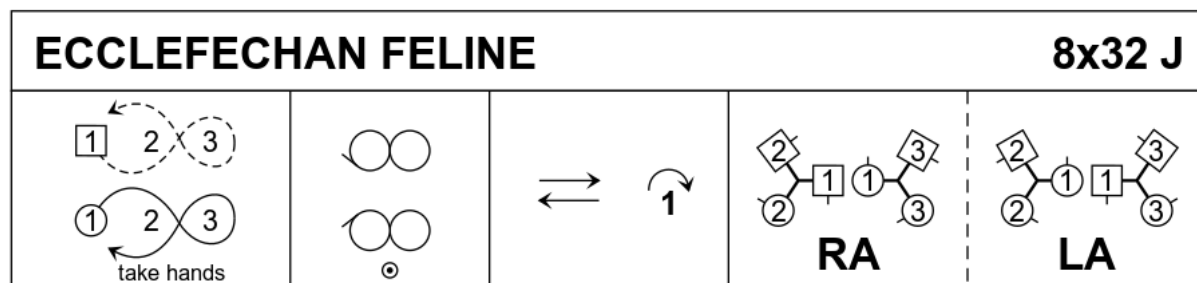

Iona 12 January 2023 Lucy Clark

3 NEW YEAR JIG J32 · 3/4L

Maureen Robson: RSCDS LI 8 · Crib: MiniCrib

- 1-8 1s dance Fig 8 on own sides (pass 2s RSh to start). 1L ends facing out
- 9-16 Reels of 3 on sides (1s+2s pass RSh to start). 1L end facing out
- 17-24 1L followed by 1M dances behind 2L, up between 2s, behind 2M, across set to 2nd place own side (2s step up 23-24)
- 25-32 1s+3s dance RH across. 2s+1s dance LH across. 1L finishes facing out, ready to start again

Maureen Robson, 1995, RSCDS Book 51

3C/4C longwise set.

4 ECCLEFECHAN FELINE J32 · 3/4L

Bob McMurtry: Le Petit Chat Celtique · Crib: MiniCrib

- 1-8 1s dance Fig. 8 on own sides (1s dance in/down to start), taking nearer hands where possible
- 9-16 1s+2s+3s mirror (reflection) reels on own sides (1s in/down, 2s out/up, 3s in/up to start)
- 17-24 1s lead down (3 bars), lead back up (3 bars) cast into 2nd place own sides
- 25-32 1M with 3s, 1L with 2s, dance RH across, 1s pass RSh to dance LH across other end (1M with 2s, 1L with 3s)