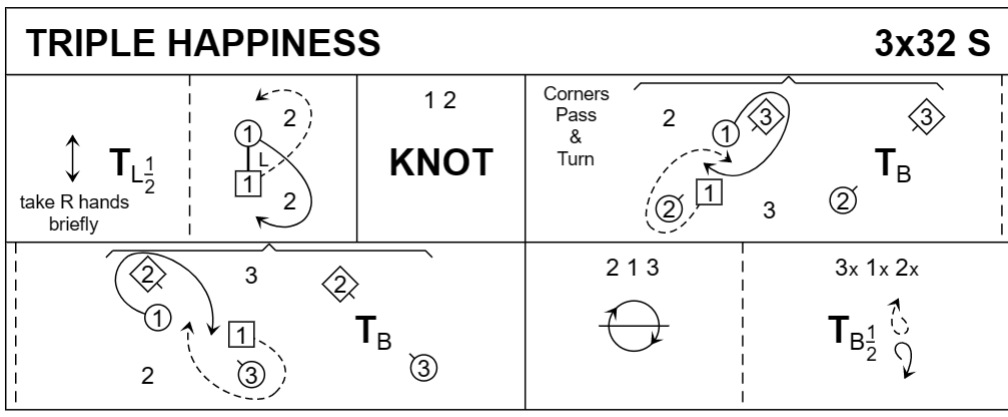

Skype 27 April 2023 Lucy Clark

TRIPLE HAPPINESS S32 · 3/3L
Yoshiki Oyama: RSCDS LII 10 · Crib: MiniCrib

- 1-8 1s Adv+Ret (1 step each) taking RH briefly, 1s 1/2 turn LH, cross down between 2s & cast up to place
- 9-16 1s+2s dance the Knot. 1s end facing 1st corners
- 17-24 1s dance Corners Pass+Turn with 1st corners, pass RSh, Repeat with 2nd corners & 1s pass RSh into 2nd place own sides (corners turn 2H in centre)
- 25-32 All chase clockwise 1/2 round to opp sides, all 1/2 turn 2H, pull back RSh & dance out to own sides 3 1 2

Advance & Retire; The Knot; Corners Pass & Turn

Yoshiki Oyama, 2016, RSCDS Book 52.10

3C/3C longwise set.

2 JOHNNIE WALKER M128 · 4S
Norman & Helen Robson: The Whisky Collection · Crib: MiniCrib

- 1-8 All circle 8H round & back
- 9-16 All set to corners & turn RH, set to partners & turn LH
- 17-24 1s & 3s advance to centre & lead out through sides with opposite partner, cross & dance to opposite sides & turn partner RH 1.1/2 times
- 25-32 2s & 4s repeat 17-24
- 33-40 All Ladies petronella one place to right & all set, Ladies petronella on to next place to right & set
- 41-48 All Men petronella one place to right & all set, Men petronella on to next place to right & set
- 49-64 All dance Grand Chain once round & dance Allemande anticlockwise
- 65-128 Repeat in Jig time

Right shoulder reels of 3 on own side and left shoulder reels of 3 on opposite sides. Also RHA & LHA.

THE MORRISON MEASURE				5x32 R	
1 2 3 		3 1x RA	1x 4 5 		5 1 LA

R Goldring, A Reel for Alice

5C/5C longwise set.