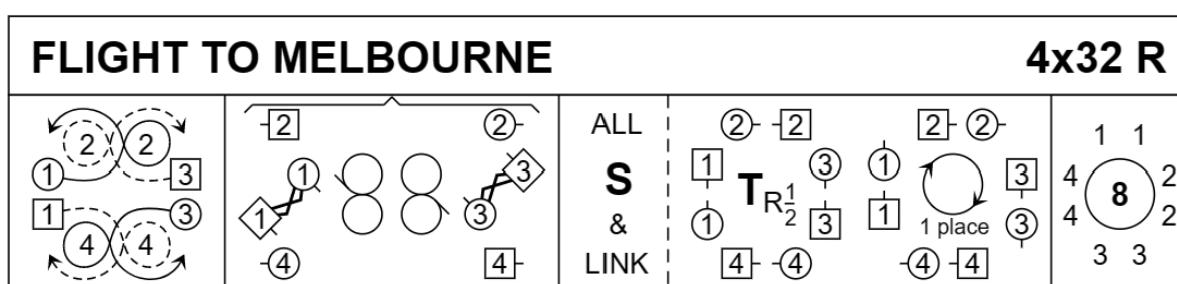

Iona 11 May 2023 Lucy Clark

FLIGHT TO MELBOURNE R32 · 4S

Shirley Campbell: RSCDS XLVII 3 · Crib: MiniCribs

- 1-8** 1M+3L dance Fig of 8 round 2s **while** 1L+3M dance Fig of 8 round 4s
- 9-16** 1s in prom hold dance reel of 3 across with 4M+2L (RSh to 4M to start) **while** 3s dance reel of 3 with 2M+4L (RSh to 2M)
- 17-24** All Set+Link, 1/2 turn partners RH & all chase clockwise 1 place
- 25-32** All circle 8H round & back

Shirley Campbell, Leicester Silver Collection, RSCDS Book 47.3

4C/4C square set.

RAKES OF GLASGOW S32 · 3/4L

Preston (18C): RSCDS XI 11 · Crib: MiniCribs

- 1-8** 1s+2s dance R&L
- 9-16** 1s lead down the middle & back to top
- 17-24** 1s+2s dance Allemande
- 25-32** 2s+1s+3s circle 6H round & back