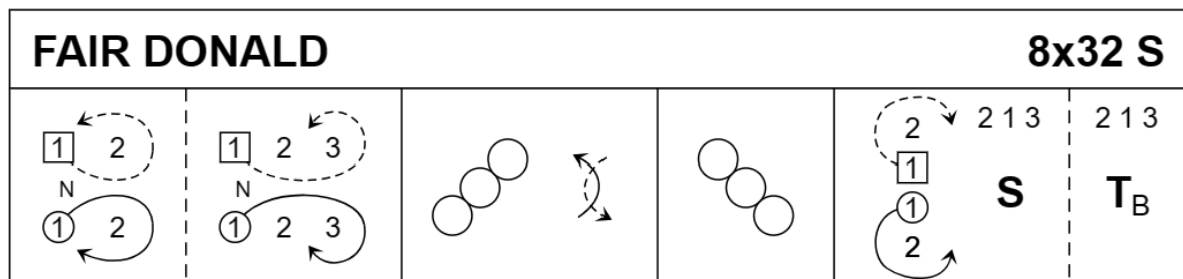

General class 21 September 2023 Lucy Clark

THE CATERPILLAR R32 · 4/4L

Dottie Carr: Let's All Dance Too · Crib: MiniCrib

- 1-8** | 1s+2s also 3s+4s circle 4H round & back, all end on sides
- 9-16** | All dance RSh reels of 4 on the sides.
- 17-24** | 1s lead down the middle & back.
- 25-32** | 1s cast to 4th place, 1s turn RH

No diagram for The Caterpillar

FAIR DONALD S32 · 3/4L

RSCDS XXIX 4 · Crib: MiniCrib

- 1-8** | 1s dance down 1 place & cast up on own side to places, dance down 2 places & cast up on own side, into centre to face 1st corners
- 9-16** | 1s dance full diagonal Reel of 4 with 1st corners & pass partner LSh to face 2nd corners
- 17-24** | 1s dance full diagonal Reel of 4 with 2nd corners & end in centre facing up between 2s
- 25-32** | 1s cast to 2nd place & 2s+1s+3s set, 2s+1s+3s turn partners 2H. End 2 1 3

RSCDS Book 29.4

3C/4C longwise set.