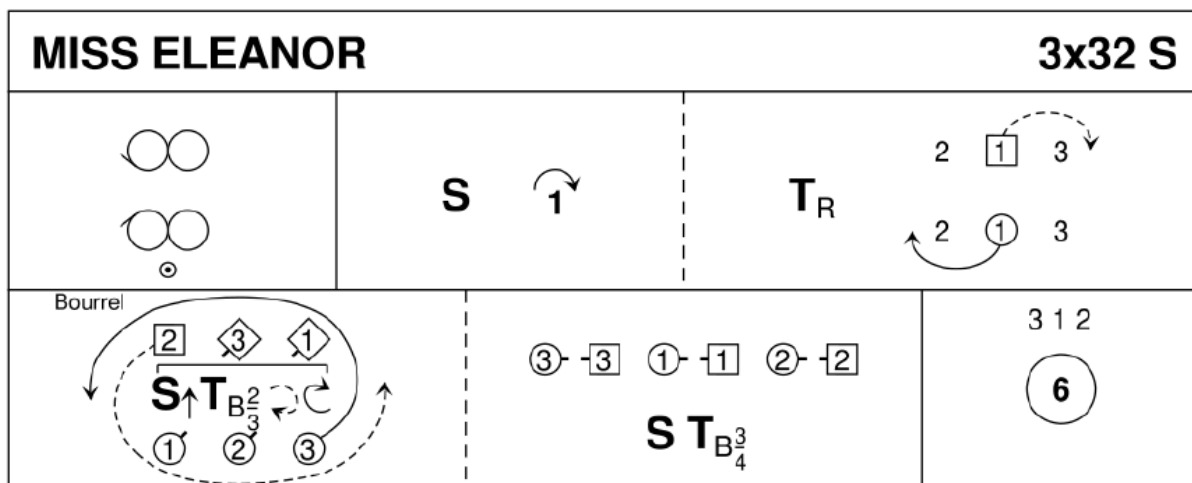

Iona class 9 November 2023 Lucy Clark

MISS ELEANOR S32 · 3/3L

Ann Dix: RSCDS XLIX 5 · Crib: MiniCribs

- 1-8 1s+2s+3s dance Mirror (Reflection) reels of 3 on sides (1s in/down to start)
- 9-16 1s set, cast (2s step up) & turn RH. 1L casts to 3rd place, 1M casts up to 1st place (2M steps down & 3L steps up)
- 17-24 All dance 3 couple Bourrel:
 - 17-20 1M+3L also 2M+1L set advcg & 3/4 turn 2H to line up/down middle then pull back RSh turning to face own prttrs as 3M & 2L chase anticl'wise to face them
 - 21-24 All set & turn 2H to own sides. 3 1 2
- 25-32 3s+1s+2s circle 6H round & back

Ann Dix, 2013, RSCDS Book 49.5

3C/3C longwise set.